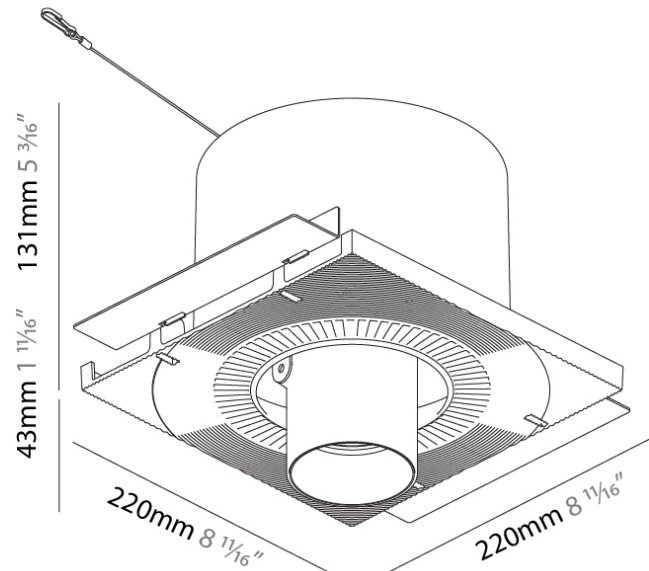

ELECTRICAL

Lamp Type: LED (Zhaga Standard)
Input Wattage (W): 20.9
Total Output Wattage (W): 18.7
Dimming: Tri-Mode (Non-Dimming and Phase Dimming (120Vac only) and 0-10V Dimming)
Driver Included: No
Driver Location: Recessed Housing
Driver Type: Constant Current - Universal
Driver Class: Class 2
Housing: See components
Input Voltage (V): 120 - 277
Constant Current (MA): 500

LED

Number of LEDs: 1
Color Temperature (°K): 2700 / 3000 / 3500 / 4000
Max. Delivered Lumen (lm): 1490 / 1530 / 1607 / 1640
CRI: >90 CRI
Lamp Life (hrs): 50000
Upon Request: Special Color Temperature

OPTICAL

Reflector: 16 / 32
Adjustability: Rotational 355°; Tilt 45°
Upon Request: Special Beam Angles

RATINGS AND CERTIFICATIONS

Available for international specifications by adding INT at the end of the existing Model #. For assistance on 'custom' specifications, contact zteam@zaneen.com. In a constant effort to supply the best product, we reserve the right to change specifications or materials without notice. The most recent specification sheets are found at zaneen.com
IP rating: IP20

145mm 5 11/16"	10 | 12 1/2 | 15 | 25mm 3/8" | 1/2" | 9/16" | 1"	225mm x 225mm 8 7/8" x 8 7/8"	355°	45°	

A