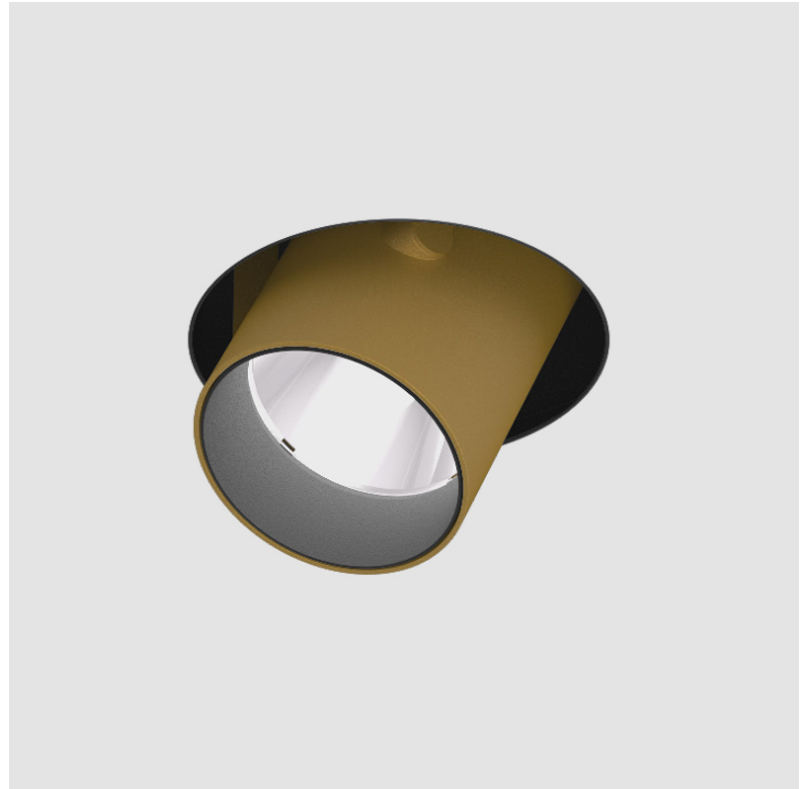

ELECTRICAL

Lamp Type: LED (Zhaga Standard)
Input Wattage (W): 20.9
Total Output Wattage (W): 18.7
Dimming: Tri-Mode (Non-Dimming and Phase Dimming (120Vac only) and 0-10V Dimming)
Driver Included: No
Driver Location: Recessed Housing
Driver Type: Constant Current - Universal
Driver Class: Class 2
Housing: See components
Input Voltage (V): 120 - 277
Constant Current (MA): 500

LED

Number of LEDs: 1
Color Temperature (°K): 2700 / 3000 / 3500 / 4000
Max. Delivered Lumen (lm): 1490 / 1530 / 1607 / 1640
CRI: >90 CRI
Lamp Life (hrs): 50000
Upon Request: Special Color Temperature

OPTICAL

Reflector: 16 / 32
Adjustability: Rotational 355°; Tilt 45°
Upon Request: Special Beam Angles

RATINGS AND CERTIFICATIONS

Available for international specifications by adding INT at the end of the existing Model #. For assistance on 'custom' specifications, contact zteam@zaneen.com. In a constant effort to supply the best product, we reserve the right to change specifications or materials without notice. The most recent specification sheets are found at zaneen.com
IP rating: IP20

145mm 5 11/16"	10 | 12 1/2 | 15 | 25mm 3/8" | 1/2" | 9/16" | 1"	225mm x 225mm 8 7/8" x 8 7/8"	355°	45°	

A